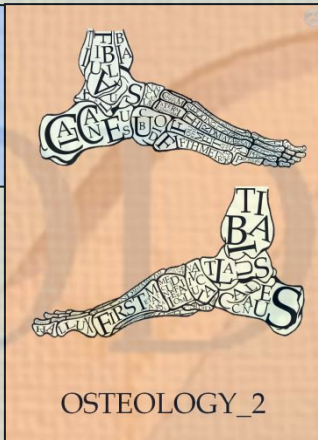

Osteology_1 Series

DP view "explosion-labeled" pedal bones.

1. Osteology_1 in Gray
2. Osteology_1 in Green
3. Osteology_1 in Orange
4. Osteology_1 in Blue

Osteology_2 Series

Lateral views "explosion-labeled" pedal bones.

5. Osteology_2 in Gray
6. Osteology_2 in Green
7. Osteology_2 in Orange
8. Osteology_2 in Blue

OSTEOLOGY_2